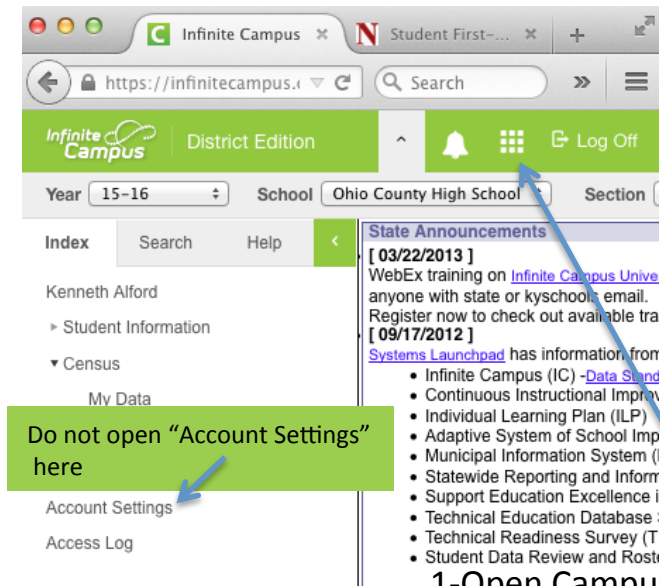

# Change Your Default Infinite Campus Application

This will show you how to change your IC login to Campus Instruction (the tools you use most often)

1-Open Campus Instruction

2-Open "Account Settings"

3-Choose "Campus Instruction" from the drop down menu and click save.

The next time you login to IC you will be taken directly to Campus Instruction.