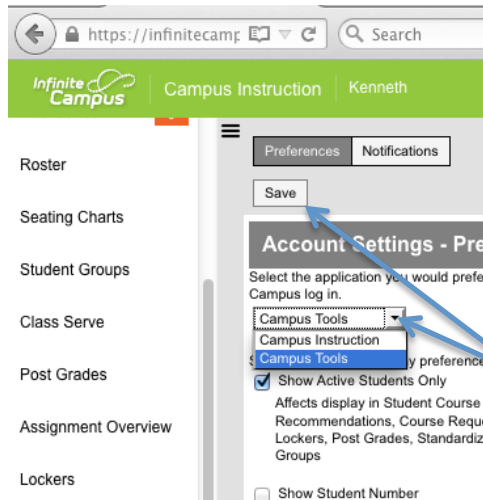

# Change Your Default Infinite Campus Application

This will show you how to change your IC login to Campus Instruction (the tools you use most often)

1-Open Campus Instruction

2-Open "Account Settings"

3-Choose "Campus Instruction" from the drop down menu and click save.

The next time you login to IC you will be taken directly to Campus Instruction.