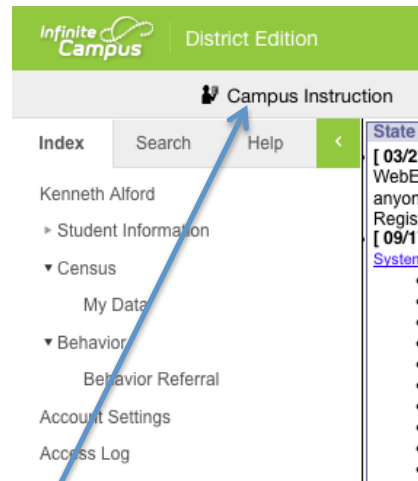

# Change Your Default Infinite Campus Application

This will show you how to change your IC login to Campus Instruction (the tools you use most often)

1-Open Campus Instruction

2-Open "Account Settings"

3-Choose "Campus Instruction" from the drop down menu and click save.

The next time you login to IC you will be taken directly to Campus Instruction.